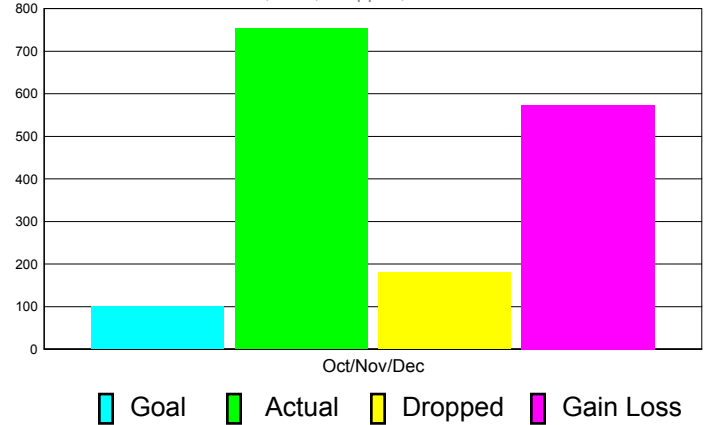

Membership Results 2011-2012

Goal, New, Dropped, Gain/Loss