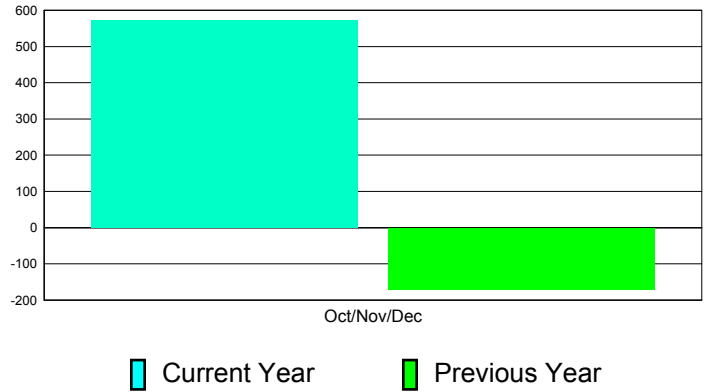

Comparison of Membership Gain/Loss

Current Year Compared to the Previous Year