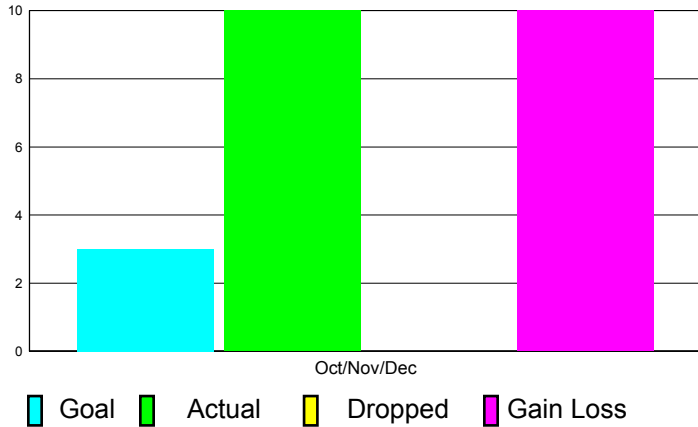

GMT Reports for District (or Undistricted) **District 322C3**

GMT: SANGEETA JATIA

Location: INDIA

GMT CA: 6

CLUBS

**Club Results
2011-2012**

**Clubs
2010-2011**

Month	New Club Goal	Actual New Clubs	Actual Dropped Clubs	Gain/Loss of Clubs	Gain/Loss of Clubs
Oct/Nov/Dec	3	10	0	10	0
Totals	3	10	0	10	0

Club Results 2011-2012

Goal, New, Dropped, Gain/Loss

Comparison of Club Gain/Loss

Current Year Compared to the Previous Year

YTD Status Quo Clubs 2010-2011

Status Quo Clubs Compared to Status Quo Members

MEMBERSHIP