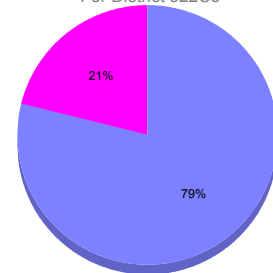

Membership Results 2011-2012

Goal, New, Dropped, Gain/Loss

Comparison of Membership Gain/Loss

Current Year Compared to the Previous Year

Gender Comparison 2010-2011

For District 322C3

Oct/Nov/Dec

Male Female